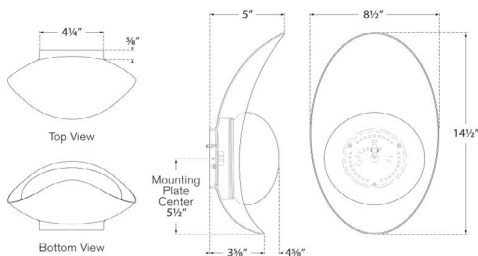

Nouvel Small Sconce

KW2271AB-WG

Materials Shown

**Antique-Burnished Brass with
White Glass**

Available in

**Antique-Burnished Brass
Bronze
Polished Nickel**

Dimensions

**O/A Height: 14.5"
Width: 8.5"
Extension: 5.25"
Backplate: 4.25" Round**

Materials Shown

**Bronze and Antique-Burnished
Brass with White Glass**

Available in

**Antique-Burnished Brass
Bronze
Polished Nickel**

Dimensions

O/A Height: 14.5"
Width: 8.5"
Extension: 5.25"
Backplate: 4.25" Round

Socket

Dedicated LED

Wattage

15w (1300lm)

Weight

4lbs

Nouvel Small Sconce

KW2271PN-WG

Materials Shown

Polished Nickel with White Glass

Available in

**Antique-Burnished Brass
Bronze**

Polished Nickel

Dimensions

O/A Height: 14.5"

Width: 8.5"