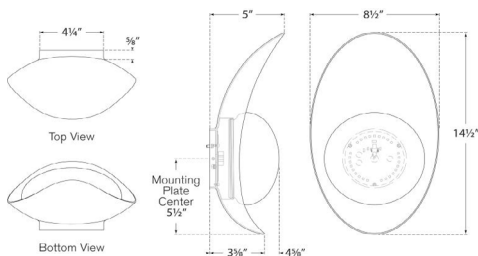

Nouvel Small Sconce

KW2271AB-WG

Materials Shown

**Antique-Burnished Brass with
White Glass**

Available in

**Antique-Burnished Brass
Bronze
Polished Nickel**

Dimensions

**O/A Height: 14.5"
Width: 8.5"
Extension: 5.25"
Backplate: 4.25" Round**

Materials Shown

**Bronze and Antique-Burnished
Brass with White Glass**

Available in

**Antique-Burnished Brass
Bronze
Polished Nickel**

Dimensions

O/A Height: 14.5"
Width: 8.5"
Extension: 5.25"
Backplate: 4.25" Round

Materials Shown

Polished Nickel with White Glass

Available in

**Antique-Burnished Brass
Bronze**

Polished Nickel

Dimensions

O/A Height: 14.5"

Width: 8.5"

Extension: 5.25"

Backplate: 4.25" Round

Socket

Dedicated LED

Wattage

15w (1300lm)

Weight

4lbs